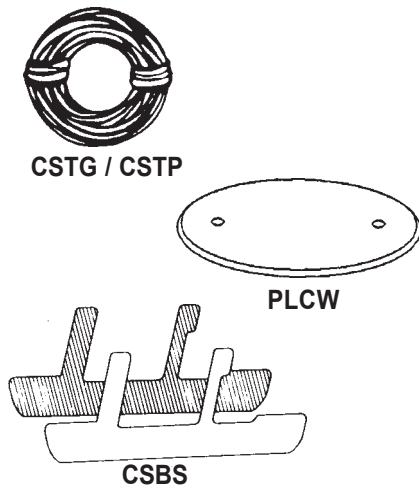

POSI-TECH

STEEL PRODUCTS

PART NUMBER	SIZE	DESC.	BOX QTY
CNJB-1200	#12	JACK CHAIN	100' BOX
CNJR-1200	#12	JACK CHAIN	100' REEL
CNJB-1000	#10	JACK CHAIN	100' BOX
CNSH-1200	#12	S - HOOKS	100
CNSH-1000	#10	S - HOOKS	100

PART NUMBER	DESCRIPTION	SIZE	FINISH	BOX QTY
CSTG-1635	TIE WIRE	16 GA	ZINC	20
CSTP-1635	TIE WIRE	16 GA	PLAIN	20
C2TG-1635	S.S. TIE WIRE	16 GA	STAINLESS	20
PLCW-0035	COVER PLATES	3-1/2"	OFF-WHITE	100
PLCW-1035	COVER PLATES	3-1/2"	WHITE	100
PLCW-0027	COVER PLATES	2-3/4"	OFF-WHITE	100
PLCW-1027	COVER PLATES	2-3/4"	WHITE	100
CSBS-2000	BOX SUPPORTS	NA	PLAIN	100 PR

PART NUMBER	SIZE	FINISH	BOX QTY
TRZS-1406	1/4"-20 X 6'	ZINC	50
TRZS-1410	1/4"-20 X 10 FT.	ZINC	50
TRZS-5606	5/16"-18 X 6'	ZINC	40
TRZS-3806	3/8"-16 X 6'	ZINC	25
TRZS-3810	3/8"-16 X 10 FT.	ZINC	25
TRZS-1206	1/2"-20 X 6'	ZINC	15
TRZS-1210	1/2"-13 X 10 FT.	ZINC	15
TRZS-5806	5/8"-11 X 6 FT.	ZINC	9
TRZS-5810	5/8"-11 X 10 FT.	ZINC	9