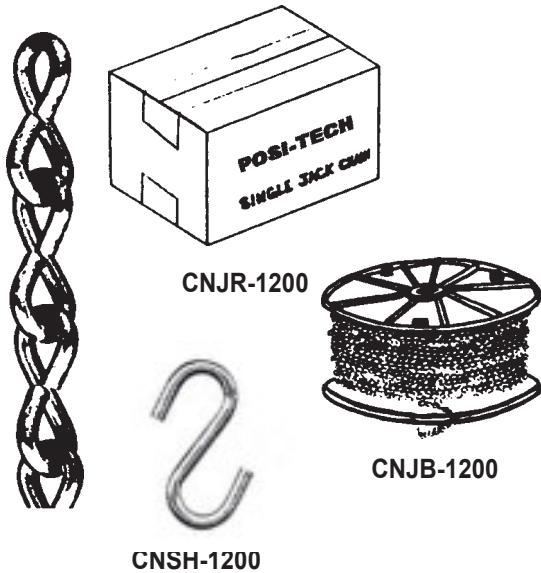

POSI-TECH

STEEL PRODUCTS

PART NUMBER	SIZE	DESC.	BOX QTY
CNJB-1200	#12	JACK CHAIN	100' BOX
CNJR-1200	#12	JACK CHAIN	100' REEL
CNJB-1000	#10	JACK CHAIN	100' BOX
CNSH-1200	#12	S - HOOKS	100
CNSH-1000	#10	S - HOOKS	100

PART NUMBER	DESCRIPTION	SIZE	FINISH	BOX QTY
CSTG-1635	TIE WIRE	16 GA	ZINC	20
CSTP-1635	TIE WIRE	16 GA	PLAIN	20
C2TG-1635	S.S. TIE WIRE	16 GA	STAINLESS	20
PLCW-0035	COVER PLATES	3-1/2"	OFF-WHITE	100
PLCW-1035	COVER PLATES	3-1/2"	WHITE	100
PLCW-0027	COVER PLATES	2-3/4"	OFF-WHITE	100
PLCW-1027	COVER PLATES	2-3/4"	WHITE	100
CSBS-2000	BOX SUPPORTS	NA	PLAIN	100 PR

PART NUMBER	SIZE	FINISH	BOX QTY
TRZS-1406	1/4"-20 X 6'	ZINC	50
TRZS-1410	1/4"-20 X 10 FT.	ZINC	50
TRZS-5606	5/16"-18 X 6'	ZINC	40
TRZS-3806	3/8"-16 X 6'	ZINC	25
TRZS-3810	3/8"-16 X 10 FT.	ZINC	25
TRZS-1206	1/2"-20 X 6'	ZINC	15
TRZS-1210	1/2"-13 X 10 FT.	ZINC	15
TRZS-5806	5/8"-11 X 6 FT.	ZINC	9
TRZS-5810	5/8"-11 X 10 FT.	ZINC	9